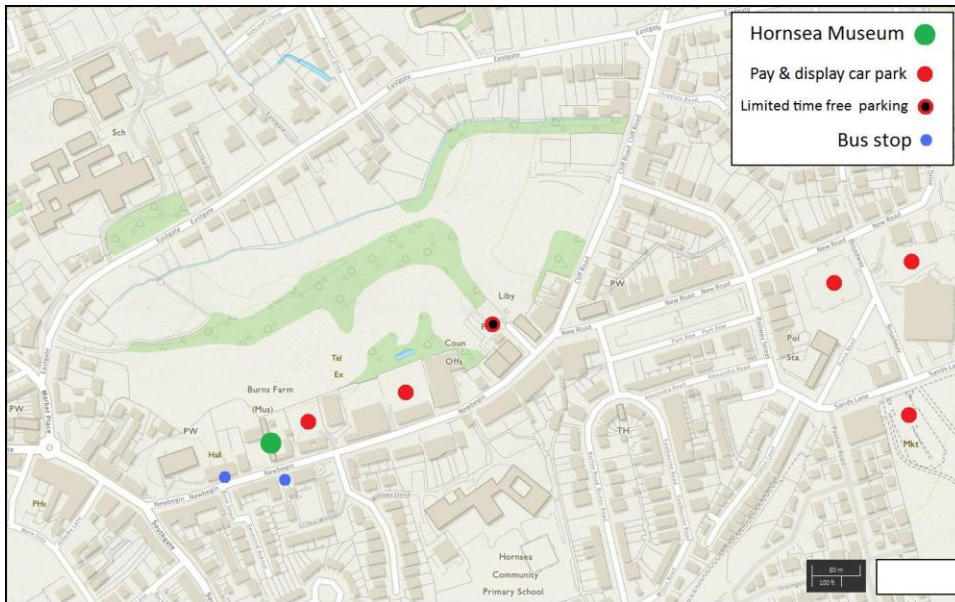

Information for travellers to Hornsea Museum

Hornsea Museum
11 - 17 Newbegin
Hornsea
HU18 1TR
01964 533443
hornseamuseum@tiscali.co.uk

Hornsea Car Parks

Pay and display car parks near the museum

Newbegin Car Park - Short stay - maximum 4 hours in long stay bays

Co-op Car Park - Short stay - maximum 2 hours

Free car park

Cinema Street Car Park - maximum 3 hours

Other car parks

Leisure Centre Car Park - Long stay

Broadway Car Park - Long stay

Sands Lane Car Park - Long stay

Hornsea Burton Road Car Park - Long stay

Marine Drive Car Park - Long stay

Buses to Hornsea

Bus timetables are seasonal. Please visit www.eyms.co.uk/bus-services/timetable-lookup for up-to-date times and information.

220/231/230 Hull to Hornsea via Aldbrough

240 Hull to Hornsea via Skirlaugh

246 Hull to Hornsea via Beverley

130/X30 Bridlington to Hornsea via Skipsea

550 Hornsea bus station to Hornsea Freepoint via Newbegin